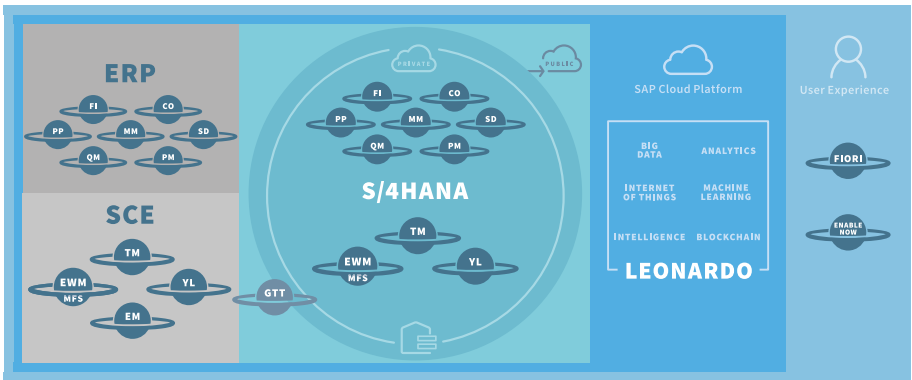

The full SAP portfolio

for integral processes

prismat – Your SAP partner for
trendsetting logistics

Close-to-standard, innovative, comprehensive

[prismat.de](https://www.prismat.de)

The SAP Specialists for your logistics

Our expertise for comprehensive solutions

prismat GmbH will guide you through the implementation of tailor-made and sustainable SAP solutions – from conception to implementation to support of the operational system. Being a certified S/4HANA® partner as well as a SAP® Certified *Partner Center of Expertise*, we are offering a comprehensive service

portfolio consisting of licenses, consulting, implementation, mobilization, support and also training for EWM, TM, YL, ERP, S/4HANA®, Fiori and Cloud. Furthermore, we already make full use of state of the art technologies and approaches combined with the innovation portfolio SAP® Leonardo (thereby e.g. *IoT* processes).

Due to our many years of experience in applied projects, we can provide many references of live production systems featuring a wide range of automation technologies. We have successfully

integrated the following warehouse, material flow and order picking technologies in our EWM projects. Furthermore, we are offering one-stop GC solutions together with viastore SYSTEMS.