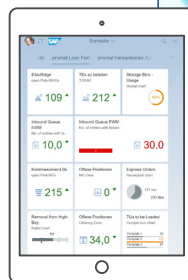

The SAP Fiori® Launchpad provides you with clear, up-to-date und customized performance indicators. Our Fiori Set **Lean Fiori** is the ideal way to get started. By being provisioned via the SAP Cloud Platform, Lean Fiori does not depend on the release status of a given SAP system and can be deployed without installation but with unmatched speed. Even worldwide.