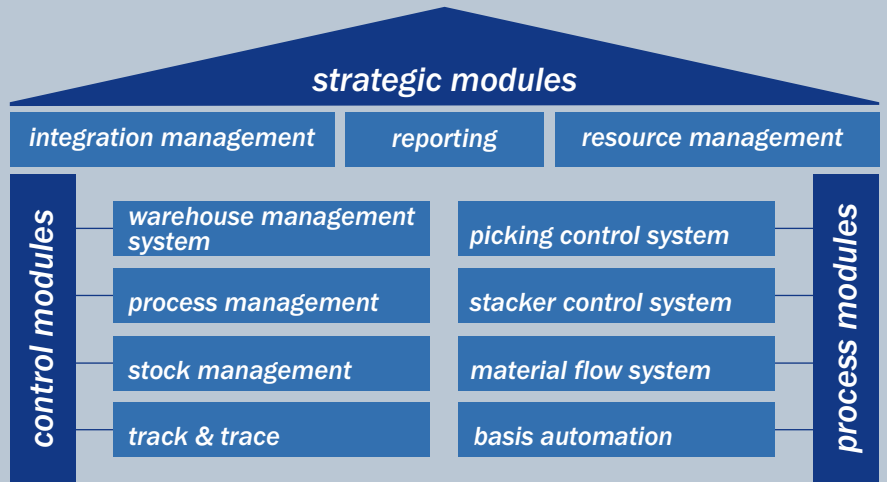

realisation and commissioning of the complete facilities

maintenance of the facilities over the complete lifetime

modernising of facilities

A perfect interplay of  
**logistics facilities,**  
**logistics software,**  
**merchandise management,**  
**services & consulting.**

## Logistics facilities

---

**We take on the entire administration and responsibility for your logistics project.**

Solutions from a single source: our many years of experience with logistics systems guarantee the most suitable and appropriate solution for your logistics requirements. As general contractors, we take on the responsibility for your logistics project, from planning through project management and controlling all the way to commissioning of the entire facilities, training of your employees, and tailored services.

Professional project management is decisive! Measures, deadlines or responsibilities our project management works with proven tools and methods. Salomon Automation has highly qualified staff with many years of experience, who know both the needs of the customers and how to apply their logistics expertise.

Take advantage of the experience and knowledge from over 300 realised installations for your project.

process expertise for efficient  
goods flow

**WAMAS** *software*

**WAMAS® standard software**

- stores and administers goods
- controls and monitors processes
- ensures efficient and flexible assignment processing
- depicts various picking methods and techniques
- optimises goods movements and resources
- both reduces and makes transparent logistics costs
- analyses and supplies logistics ratios
- standardises branch specific requirements