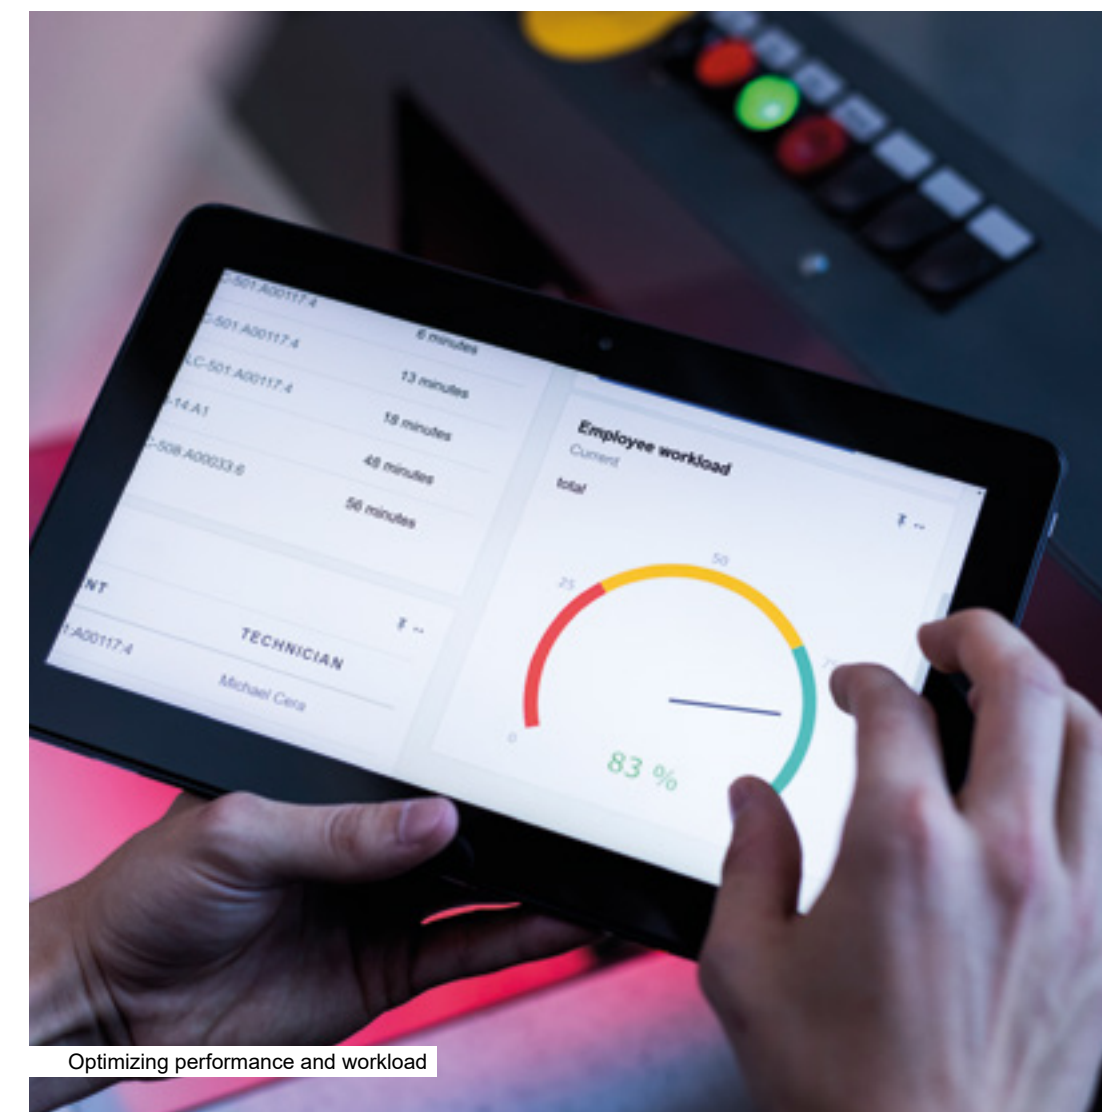

KiSoft Analytics
Developed
for logistics.

Analyze and visualize

The evolving competitive landscape as well as local and global supply chain changes lead to increased business demands. The solution to remaining agile during these shifts is transparency in your operational complexities. KiSoft Analytics intelligently links logistic processes with real-time data. Dashboards keep the key figures and important information at your fingertips through the mobile or desktop application.

See the trends. Know how to act.

What are the current challenges and trends in your industry? How do you compare with your competition? Using long-term statistics, current ratings, data-driven analysis and benchmarking, KiSoft Analytics provides critical information at a glance. With those insights, you can easily adjust short-term and long-term strategies at a moment's notice. Whether you want to plan proactive maintenance, adjust workflows to maximize efficiency, or determine the best time to expand your business: KiSoft Analytics provides the vital insights to make the best-informed decisions.

Making the right decisions together.

KiSoft Analytics is a crucial tool for mastering the challenges of data-driven logistics but, tools are useless without a knowledgeable operator. That is why along with the smart analytics tools you also have around-the-clock access to the KNAPP group expertise. With grounded statics, key figures and forecasts combined with expert support, you have the right tools to make the right choices at the right time.

A better understanding of the complex world of logistics

Detecting changes in the supply chain early on

Dashboards, forecasts and benchmarks

Optimizing performance and workload

Identify. Determine. Execute.